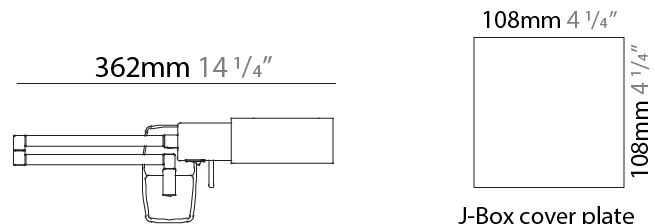

PROJECT
TYPE
SPECIFIER
QUANTITY
DATE

ELEA LECTURA SURFACE

D93246-

base number   Finish
Options

1. To build a product code in our configurator select the specify button on the base model # product page
2. To build a manual product code on this datasheet choose from the options listed below in blue font and add the suffix to the base model #

GENERAL

Series: Elea Lectura
Brand: Milan
Division: Design
Mounting Type: Surface
Mounting Location: Wall

PHYSICAL

Shape: Abstract
Length (mm): 362 - 550
Length (in): 14 1/4
Height (mm): 118
Height (in): 4 5/8
Extension (mm): 362 - 550
Extension (in): 14 1/4
Light Distribution: Adjustable / Direct
Fixture Finish: **BLK / NIC**
Fixture Material: Aluminum

ELECTRICAL

Lamp Type: LED
Input Wattage (W): 12
Dimming: Electronic Low Voltage Dimming
Input Voltage (V): 120Vac Direct Line

LED

Number of LEDs: 3
Color Temperature (°K): 2700-2900
Max. Delivered Lumen (lm): 900
CRI: >80 CRI

OPTICAL

Adjustability: Tilting and rotating

RATINGS AND CERTIFICATIONS

Certified By: Certified for North American Standards
IP rating: IP20

J-Box cover plate
Included