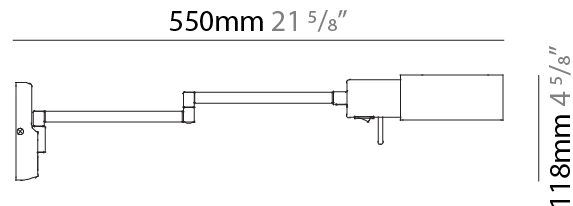

PROJECT
TYPE
SPECIFIER
QUANTITY
DATE

ELEA LECTURA SURFACE

D93246-

base number   Finish
Options

1. To build a product code in our configurator select the specify button on the base model # product page
2. To build a manual product code on this datasheet choose from the options listed below in blue font and add the suffix to the base model #

GENERAL

Series: Elea Lectura
Brand: Milan
Division: Design
Mounting Type: Surface
Mounting Location: Wall

PHYSICAL

Shape: Abstract
Length (mm): 362 - 550
Length (in): 14 1/4
Height (mm): 118
Height (in): 4 5/8
Extension (mm): 362 - 550
Extension (in): 14 1/4
Light Distribution: Adjustable / Direct
Fixture Finish: **BLK / NIC**
Fixture Material: Aluminum

ELECTRICAL

Lamp Type: LED
Input Wattage (W): 12
Dimming: Electronic Low Voltage Dimming
Input Voltage (V): 120Vac Direct Line

LED

Number of LEDs: 3
Color Temperature (°K): 2700-2900
Max. Delivered Lumen (lm): 900
CRI: >80 CRI

OPTICAL

Adjustability: Tilting and rotating

RATINGS AND CERTIFICATIONS

Certified By: Certified for North American Standards
IP rating: IP20

J-Box cover plate
Included